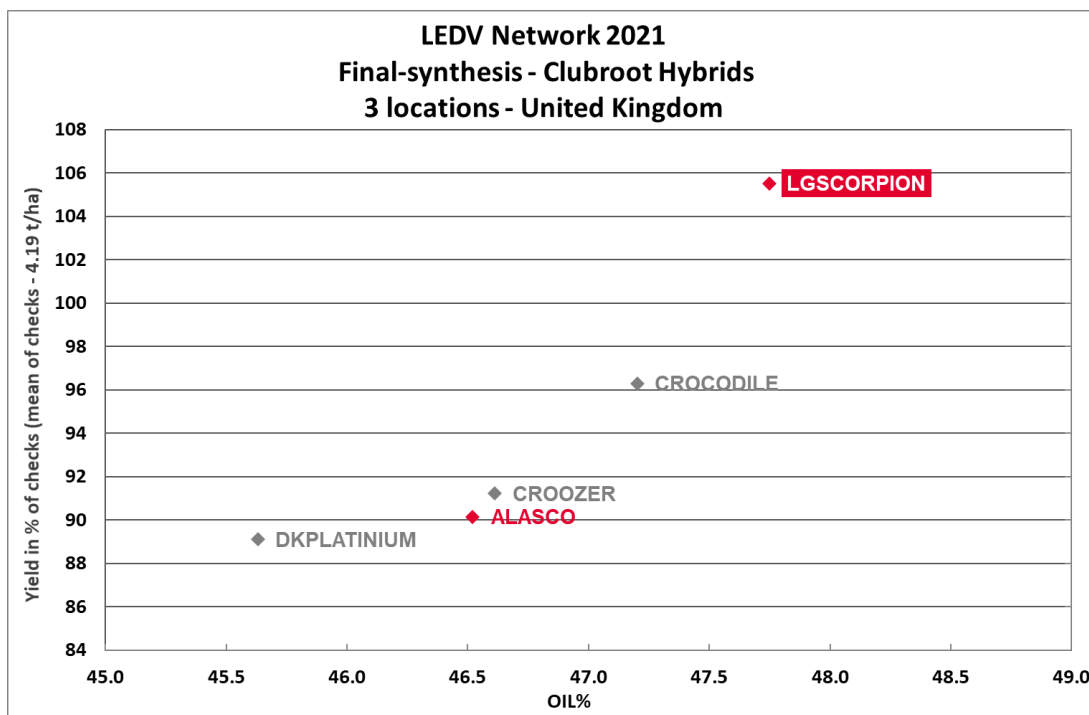

LG SCORPION

BREEDERS REFERENCE: LE18/359 TRIAL STATUS: NATIONAL LISTED

FULLY LOADED CLUB ROOT RESISTANT VARIETY, HIGH YIELDING WITH RAPID AUTUMN AND SPRING GROWTH

FULLY LOADED HYBRID

KEY STRENGTHS

High yielding club root variety

Exceptionally quick autumn & spring growth

Robust disease resistance package

Good verticillium tolerance

Fully loaded with TUYV, POSH & RLM7

Data from internal Limagrain trial, high figures indicate that a variety shows the character to a high degree (e.g. high resistance). [] = limited data. Agronomic features marked with * are breeders perspective.

LG SCORPION

BREEDERS REFERENCE: - TRIAL STATUS: NATIONAL LISTED

FULLY LOADED CLUB ROOT RESISTANT VARIETY, HIGH YIELDING WITH RAPID AUTUMN AND SPRING GROWTH

FULLY LOADED HYBRID

AGRONOMIC PROFILE

Agronomic Profile	
Stem Canker	6
Light Leaf Spot	6
Earliness of Maturity	6.5
Earliness of Flowering	7
Stem Siffness	7.5
Lodging	7.5
Autumn Vigour*	8
Spring Vigour*	8

Data from internal Limagrain trial, high figures indicate that a variety shows the character to a high degree (e.g. high resistance). [] = limited data. Agronomic features marked with * are breeders perspective.