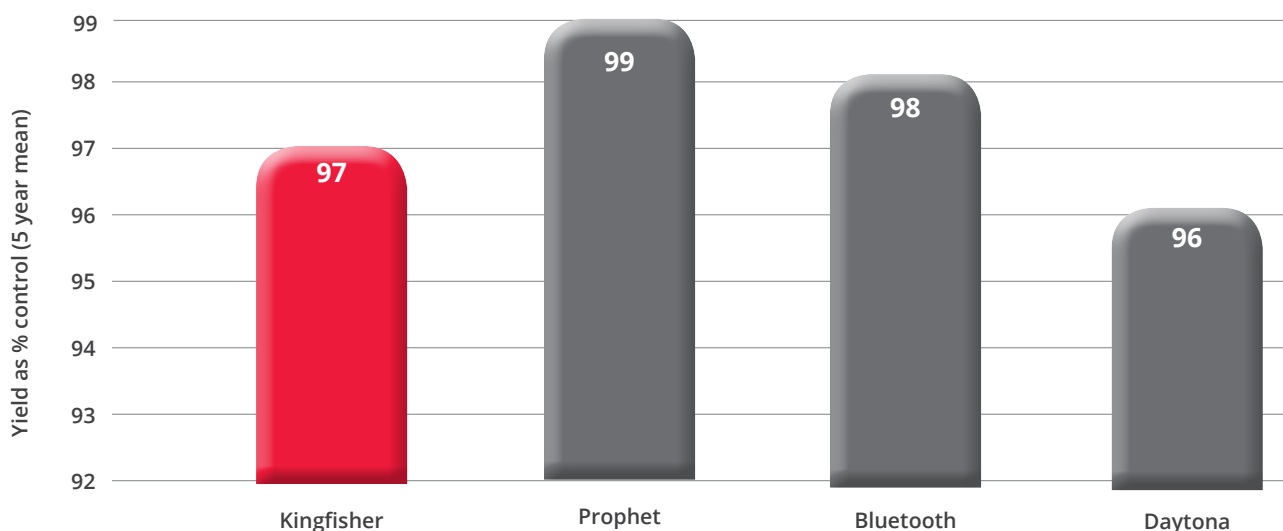

Breeder: Limagrain Europe

Agent: Limagrain UK

PGRO RL Status 2019: Recommended

Kingfisher consistently produces a well coloured, bold sample aided by its good genetic colour retention. No matter which end market the crop is destined for, appearance of the final product is critical to maximising returns. The variety also has the best standing ability at harvest on the PGRO Recommended List 2019, helping to reduce losses through pod shatter and damping. Kingfisher also has good resistance to downy mildew.

### YIELD POTENTIAL:

Produces high yields and currently sits 1% higher than Daytona.

This year Kingfisher performed remarkably well and results show the variety now sits 1% higher than Daytona.