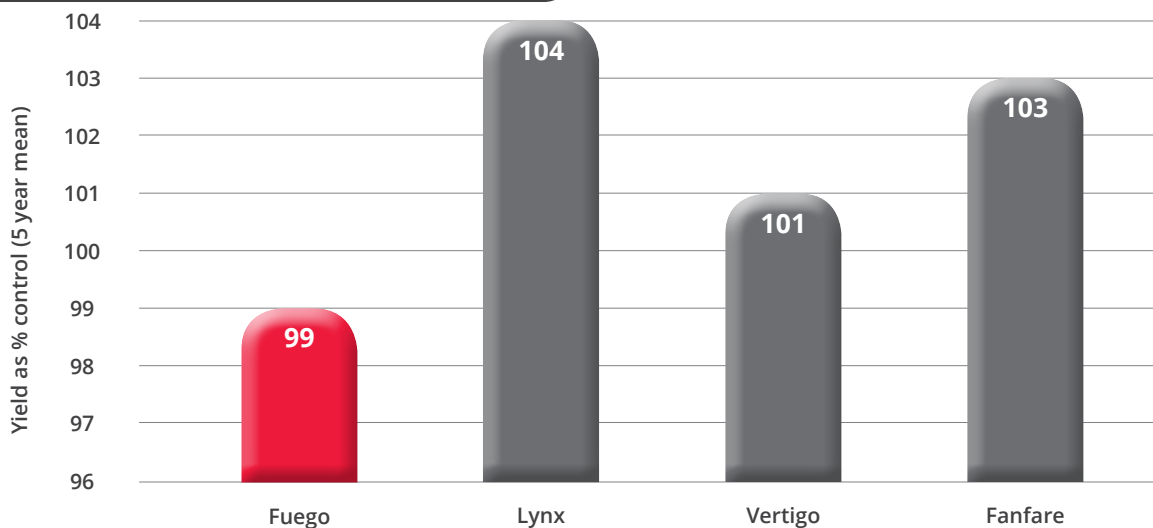

Breeder: Limagrain Europe

Agent: Limagrain UK

PGRO RL Status 2019: Recommended

Fuego is a firm favourite on farm due to its consistent performance. The variety produces the pale skin and pale hilum desired by the premium export market for human consumption, as well as being suitable for micronizing and animal feed.

YIELD POTENTIAL:

Fuego remains popular due to its consistent performance over many sites and seasons.

AGRONOMIC CHARACTERISTICS:

	FUEGO	Lynx	Vertigo	Fanfare
Flower colour (C = Coloured)	C	C	C	C
Earliness of ripening	7	5	7	6
Shortness of straw	6	6	6	5
Standing ability at harvest	7	8	6	6
Disease Resistance:				
Downy mildew	5	7	6	5
Seed Characters:				
Thousand seed weight (g) (@15%mc)	563	532	575	548
Protein content (% dry)	27.3	26.9	26.9	27.5

Data from the PGRO Recommended List 2019

- Fuego is easy to manage with its very good standing ability, medium length straw and relatively early maturity.
- Fuego produces excellent seed quality with a combination of size, uniformity and colour. Fully accepted in the premium export market.
- The variety is also suitable for micronizing and animal feed.