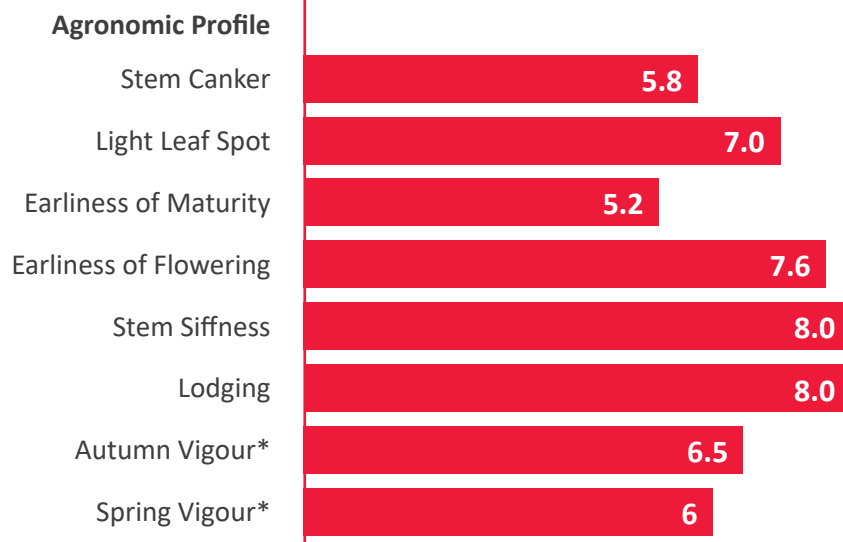

	AARDVARK	Blazen	Campus
<b>Gross Output</b>			
UK	<b>103.6</b>	101.3	101.8
East / West	<b>103.7</b>	101.2	101.8
North	<b>102.9</b>	102.3	101.9
<b>Agronomic Characteristics</b>			
Lodging Resistance	<b>8</b>	[8]	8
Stem Stiffness	<b>8</b>	9	8
Plant Height (cm)	<b>153</b>	152	158
Earliness of Flowering	<b>8</b>	6	6
Earliness of Maturity	<b>5</b>	5	5
Oil Content (@ 9% Moisture)	<b>45.7</b>	44.7	45.5

Data from the AHDB Oilseed Rape Recommended List 2021/22. On the 1-9 scales, high figures indicate that a variety shows the character to a high degree (e.g. high resistance). [ ] = limited data. Agronomic features marked with \* are breeders perspective.

## AGRONOMIC PROFILE

Data from the AHDB Oilseed Rape Recommended List 2021/22. On the 1-9 scales, high figures indicate that a variety shows the character to a high degree (e.g. high resistance). [ ] = limited data. Agronomic features marked with \* are breeders perspective.